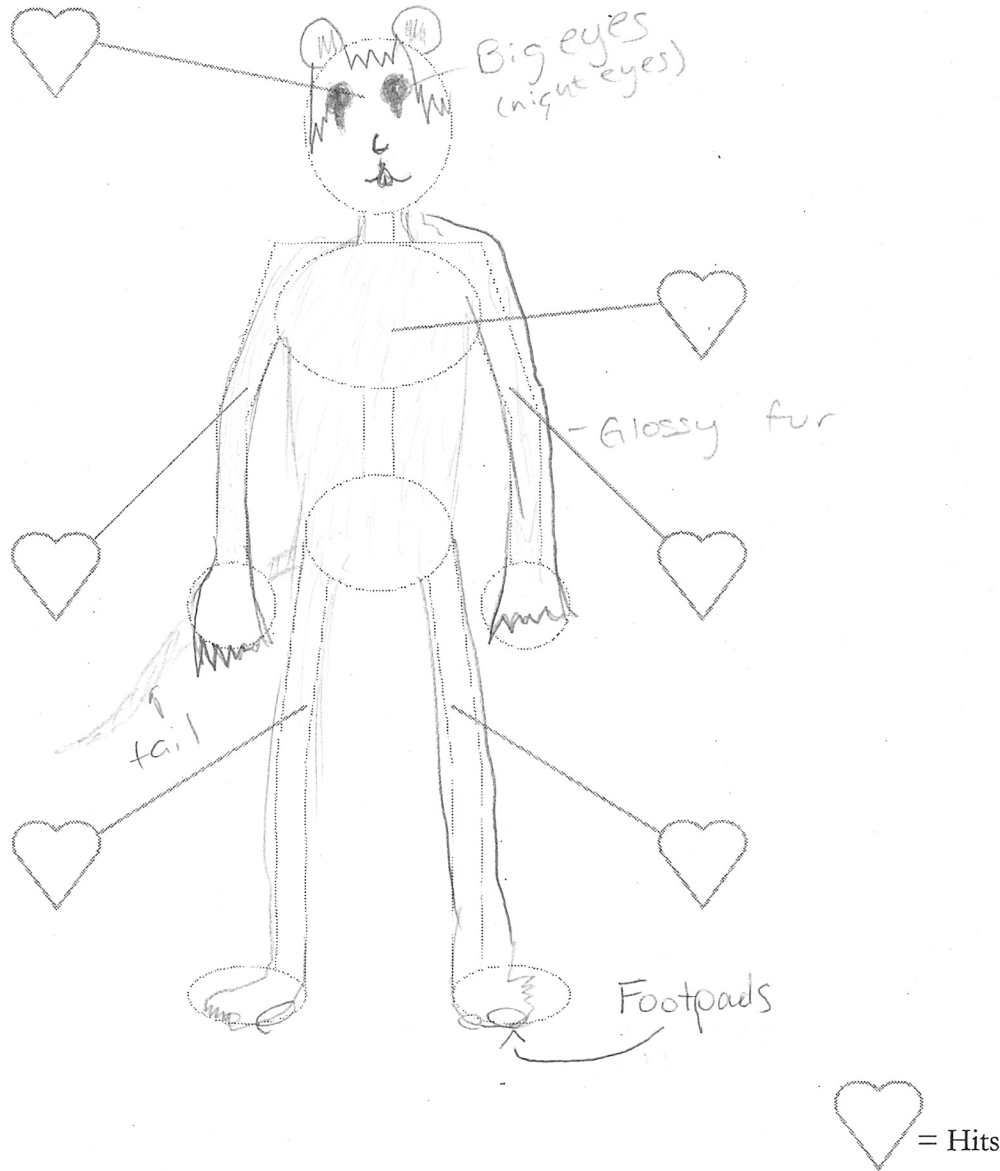

CANDY CREEPS

Name: _____

Features: Night Eyes, Bright Black Eyes, Glossy Fur, Working Tail, Footpads

Roles: Survivalist+

Aesthetic:

Creepy: (-)

Cute: |||| (+)

Experience:

Earned:

Spent:

Close Attack	_____	Ranged Attack	_____	Reflexes	_____
Close Defence	_____	Ranged Defence	_____	Nasty	_____
Sneaking	+1	Persuading	+1	Tough	+1
Perception	+1	Perfect balance		Speed	_____